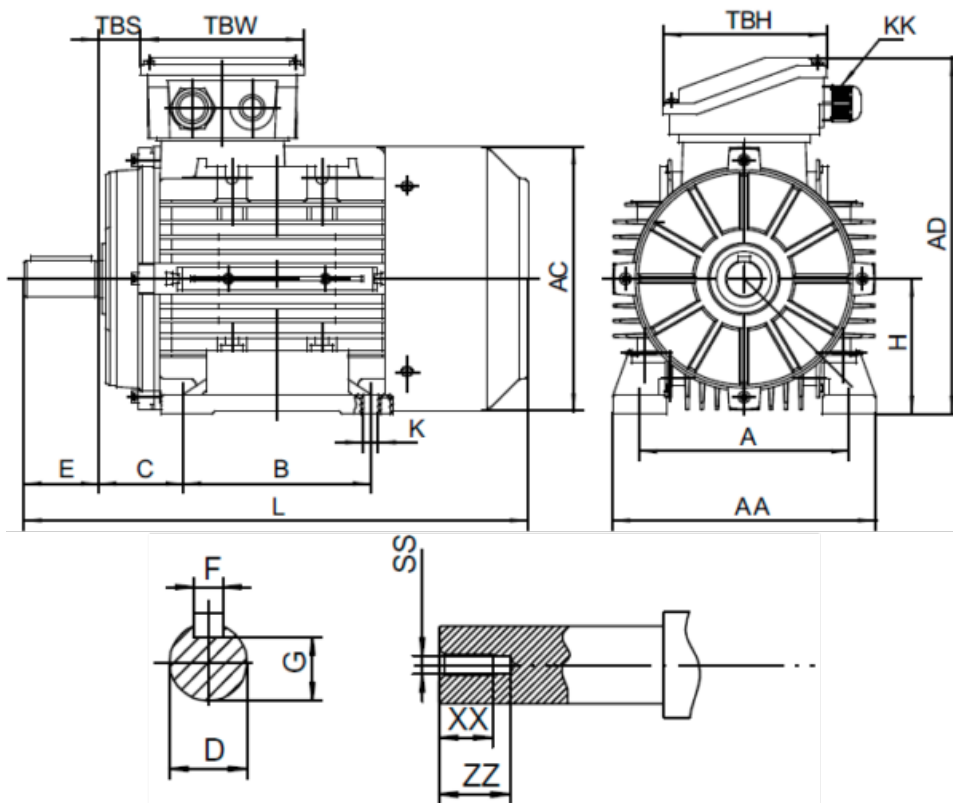

# Data Sheet

Article number: 25180110062240

Description: Kleedrive T3A 160L-6 11.0kw 900 rpm UL/CSA  
3x400/690V 50 HZ IP55 B3 Eff=90,3%

## Measures

A = 254	F = 12	TBW = 148
AA = 314	G = 37	XX = 36
AC = Ø314	H = 160	ZZ = 45
AD = 391	KK = -	
B = 245	L = 660	
C = 108	SS = M16	
D = Ø42	TBH = 148	
E = 110	TBS = 64	